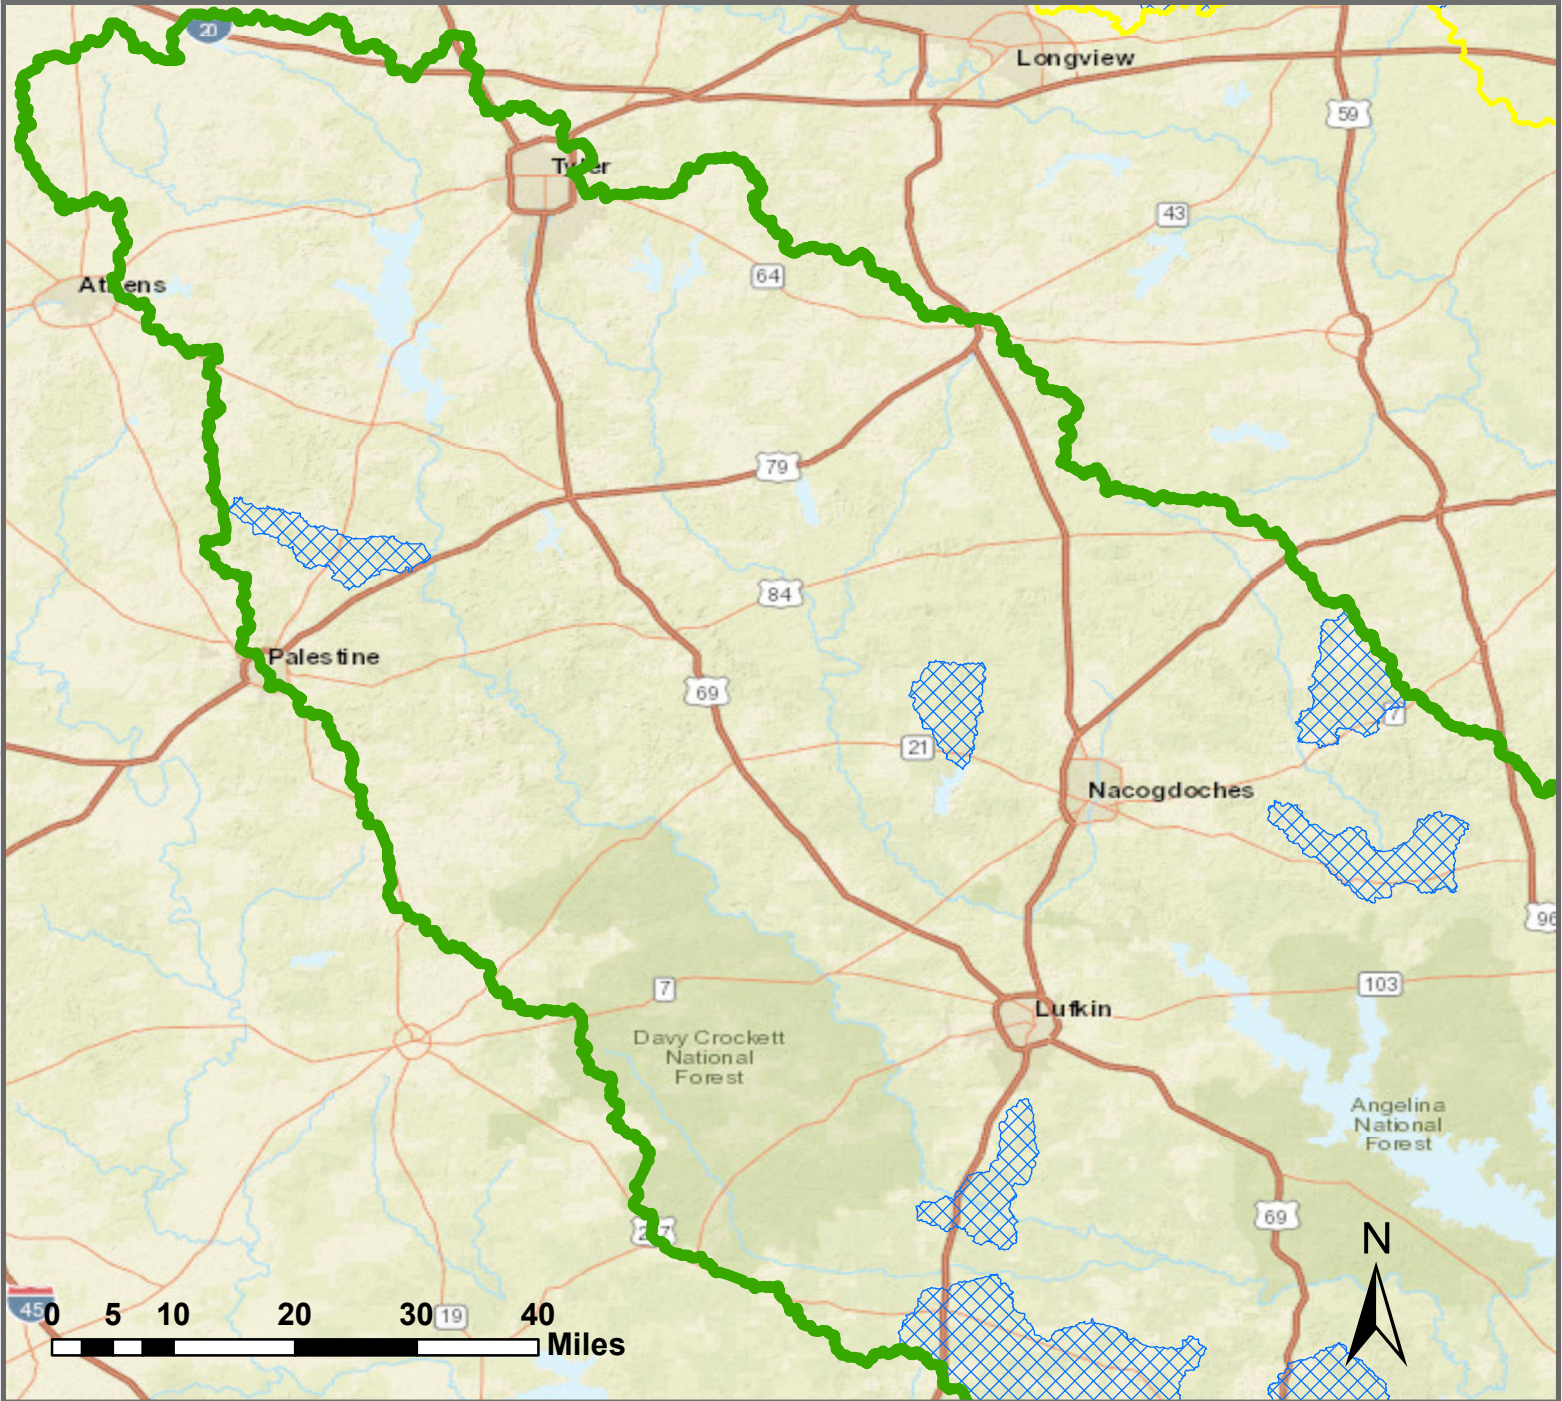

Neches River and Cypress Basin Watershed Restoration Program Neches River Basin (North) - Eligible Area

-  Cypress Basin Eligible Area
-  Neches Basin Eligible Area
-  High Priority Watershed Protection Zones